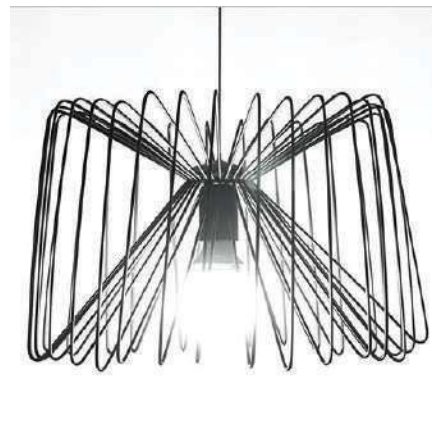

MATTEUS Illuminating Sugar Donut Ceiling Lamp

From \$148

LORENS Square Cube Lamp

From \$188

LUDDE Egg House Lamp

\$178

MAGDA Space Shuttle Lamp

\$138